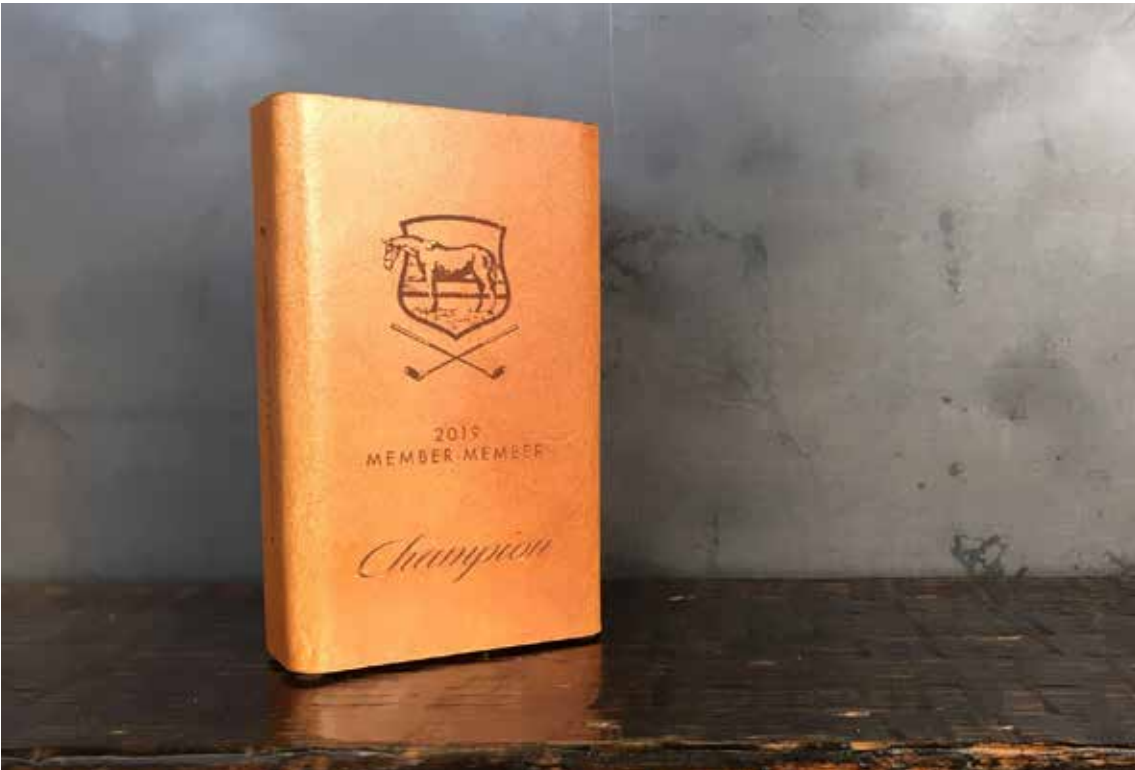

2019 RUSTIC TROPHY BLOCKS

Your LeaderBoard

YOUR LEATHER BLOCK

WRAPPED

Wood: ReClaimed
Stain: Dark (Top & Bottom)
Leather: Brown
Logo: Etched
Price: \$225 (per unit)

Quantity: 1

Your LeaderBoard

MATERIAL DISCLAIMER